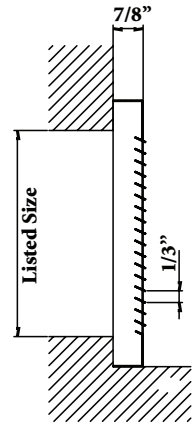

SUBMITTAL RECORD _____
 JOB _____
 LOCATION _____
 SUBMITTED TO _____
 SUBMITTAL PREPARED BY _____
 APPROVED BY _____
 DATE _____

Specification Form
FBBRA13
FLAT BASEBOARD
RETURN AIR GRILLE

FEATURES

- Steel construction
- 1/3" spacing
- 7/8" turn back
- One-piece stamped face construction
- Available in white durable finish

FBBRA13 - FLAT BASEBOARD RETURN AIR GRILLE PERFORMANCE DATA

Average Face Velocity*		300	400	500	600	700
10 x 6	CFM	115	150	190	225	265
Ak .38	Pt	.013	.023	.037	.052	.072
10 x 8	CFM	150	205	255	305	355
Ak .51	Pt	.012	.022	.035	.050	.068
12 x 6	CFM	135	180	230	280	320
Ak .46	Pt	.013	.022	.035	.051	.070
12 x 8	CFM	180	245	305	365	430
Ak .61	Pt	.012	.022	.034	.049	.066
14 x 6	CFM	160	210	265	320	370
Ak .6	Pt	.012	.022	.035	.050	.068
14 x 8	CFM	215	288	360	430	505
Ak .72	Pt	.012	.021	.033	.047	.065
14 x 10 and 24 x 6	CFM	275	365	460	550	640
Ak .92	Pt	.011	.020	.032	.045	.062
14 x 12	CFM	320	430	540	650	755
Ak 1.08	Pt	.011	.020	.031	.045	.060
16 x 8	CFM	250	330	415	500	580
Ak .83	Pt	.012	.021	.033	.046	.063
20 x 6	CFM	225	300	375	450	525
Ak .75	Pt	.012	.021	.033	.047	.064
20 x 10	CFM	375	500	630	750	880
Ak 1.25	Pt	.011	.019	.030	.043	.059
24 x 8	CFM	365	485	605	730	850
Ak 1.21	Pt	.011	.020	.031	.044	.059
24 x 10 and 30 x 8	CFM	450	600	750	890	1040
Ak 1.50	Pt	.011	.019	.030	.042	.057
24 x 12	CFM	550	730	910	1100	1270
Ak 1.82	Pt	.010	.018	.029	.041	.056
30 x 6	CFM	335	445	560	670	780
Ak 1.12	Pt	.011	.020	.031	.044	.060
30 x 10	CFM	575	760	960	1150	1330
Ak 1.91	Pt	.010	.018	.029	.041	.055
30 x 12	CFM	680	900	1130	1350	1570
Ak 2.25	Pt	.010	.018	.028	.040	.054