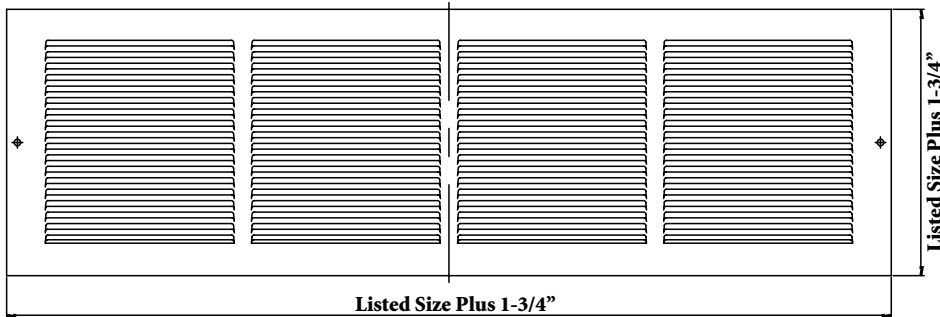

SUBMITTAL RECORD _____
 JOB _____
 LOCATION _____
 SUBMITTED TO _____
 SUBMITTAL PREPARED BY _____
 APPROVED BY _____
 DATE _____

Specification Form
FBBRA13
FLAT BASEBOARD
RETURN AIR GRILLE

FEATURES

- Steel construction
- 1/3" spacing
- 7/8" turn back
- One-piece stamped face construction
- Available in white durable finish