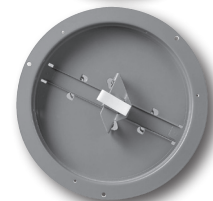

TO BE USED ONLY WITH DYNOVENT RCD DIFFUSERS
UTILISER AVEC LES DIFFUSEURS DYNOVENT RCD SEULEMENT