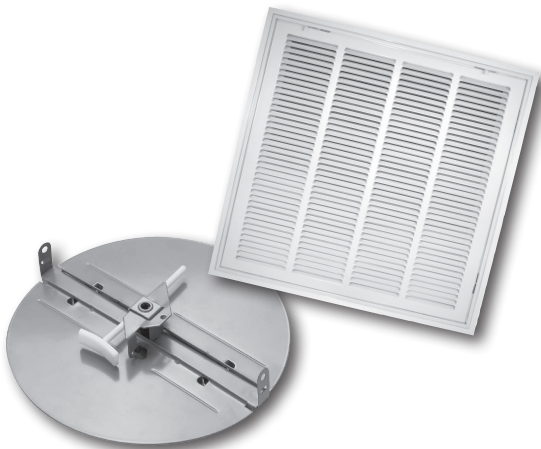

© 2018 Duro Dyne Canada.