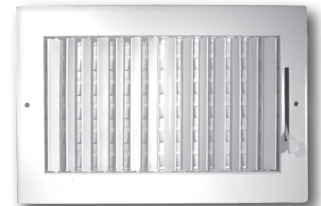

DYNOVENT Residential Adjustable Vertical over Horizontal Steel Registers

DYNOVENT Registres résidentiels en acier - ajustables V sur H

Item #	Code	DYNOVENT Description
61092	110M-10X6W	Steel Multi-Shutter Grille
61100	110M-14X8W	Steel Multi-Shutter Grille
61101	110M-16X8W	Steel Multi-Shutter Grille
61103	110M-24X6W	Steel Multi-Shutter Grille
61105	110M-8X4W	Steel Multi-Shutter Grille